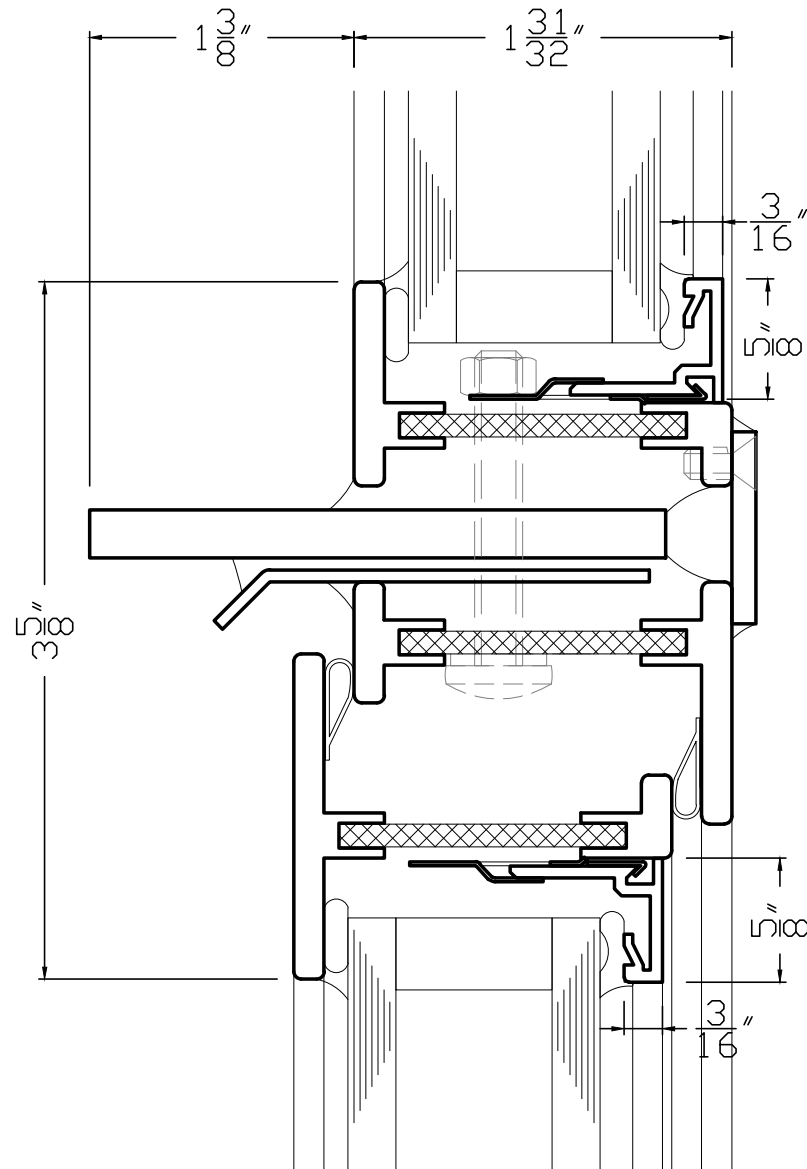

T5000 DOOR – MULLION DETAILS

| '20

OPEN OUT

WINDOWS + DOORS + MORE